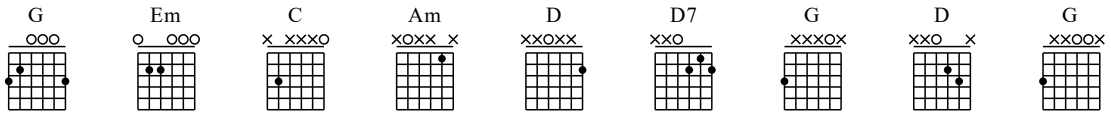

Whiter Shade Of Pale

Guitar tab

Moderate ♩ = 80

Guitar tablature for the song "Whiter Shade Of Pale". The piece is in 4/4 time and moderate tempo (♩ = 80). The key signature has one flat (B-flat).

The first system (measures 1-5) features the following chords and techniques:

- Measure 1: G (let ring)
- Measure 2: Em
- Measure 3: C (let ring)
- Measure 4: Am
- Measure 5: D (let ring)

The second system (measures 6-10) features the following chords:

- Measure 6: D7
- Measure 7: G
- Measure 8: C
- Measure 9: D
- Measure 10: D7
- Measure 11: G

The tablature includes various techniques such as triplets, slurs, and let rings. The piece concludes with a double bar line at the end of measure 11.